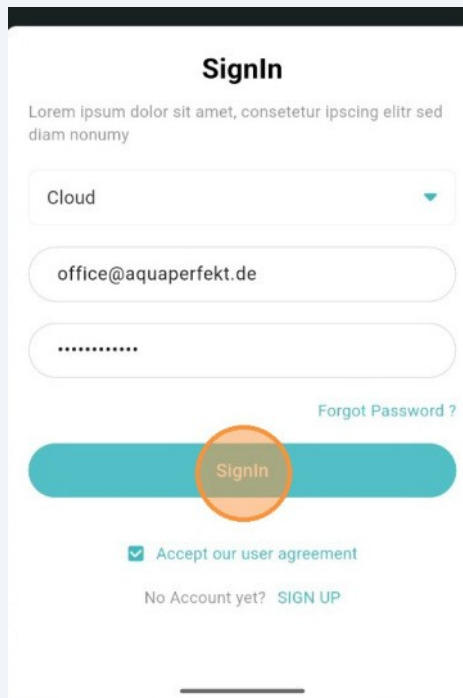

## 2 Fill in your password

**SignIn**

Lorem ipsum dolor sit amet, consetetur ipsicing elit sed diam nonumy

Cloud

office@aquaperfekt.de

At least 8 characters, including uppercas...

[Forgot Password ?](#)

SignIn

Accept our user agreement

No Account yet? [SIGN UP](#)

## 3 Please read and accept the terms of use

**SignIn**

Lorem ipsum dolor sit amet, consetetur ipsicing elit sed diam nonumy

Cloud

office@aquaperfekt.de

.....

[Forgot Password ?](#)

SignIn

Accept our user agreement

No Account yet? [SIGN UP](#)

4 Click "Sign in"

5 Alternately you can choose to use the application without an account. Click "SKIP" on the top right corner